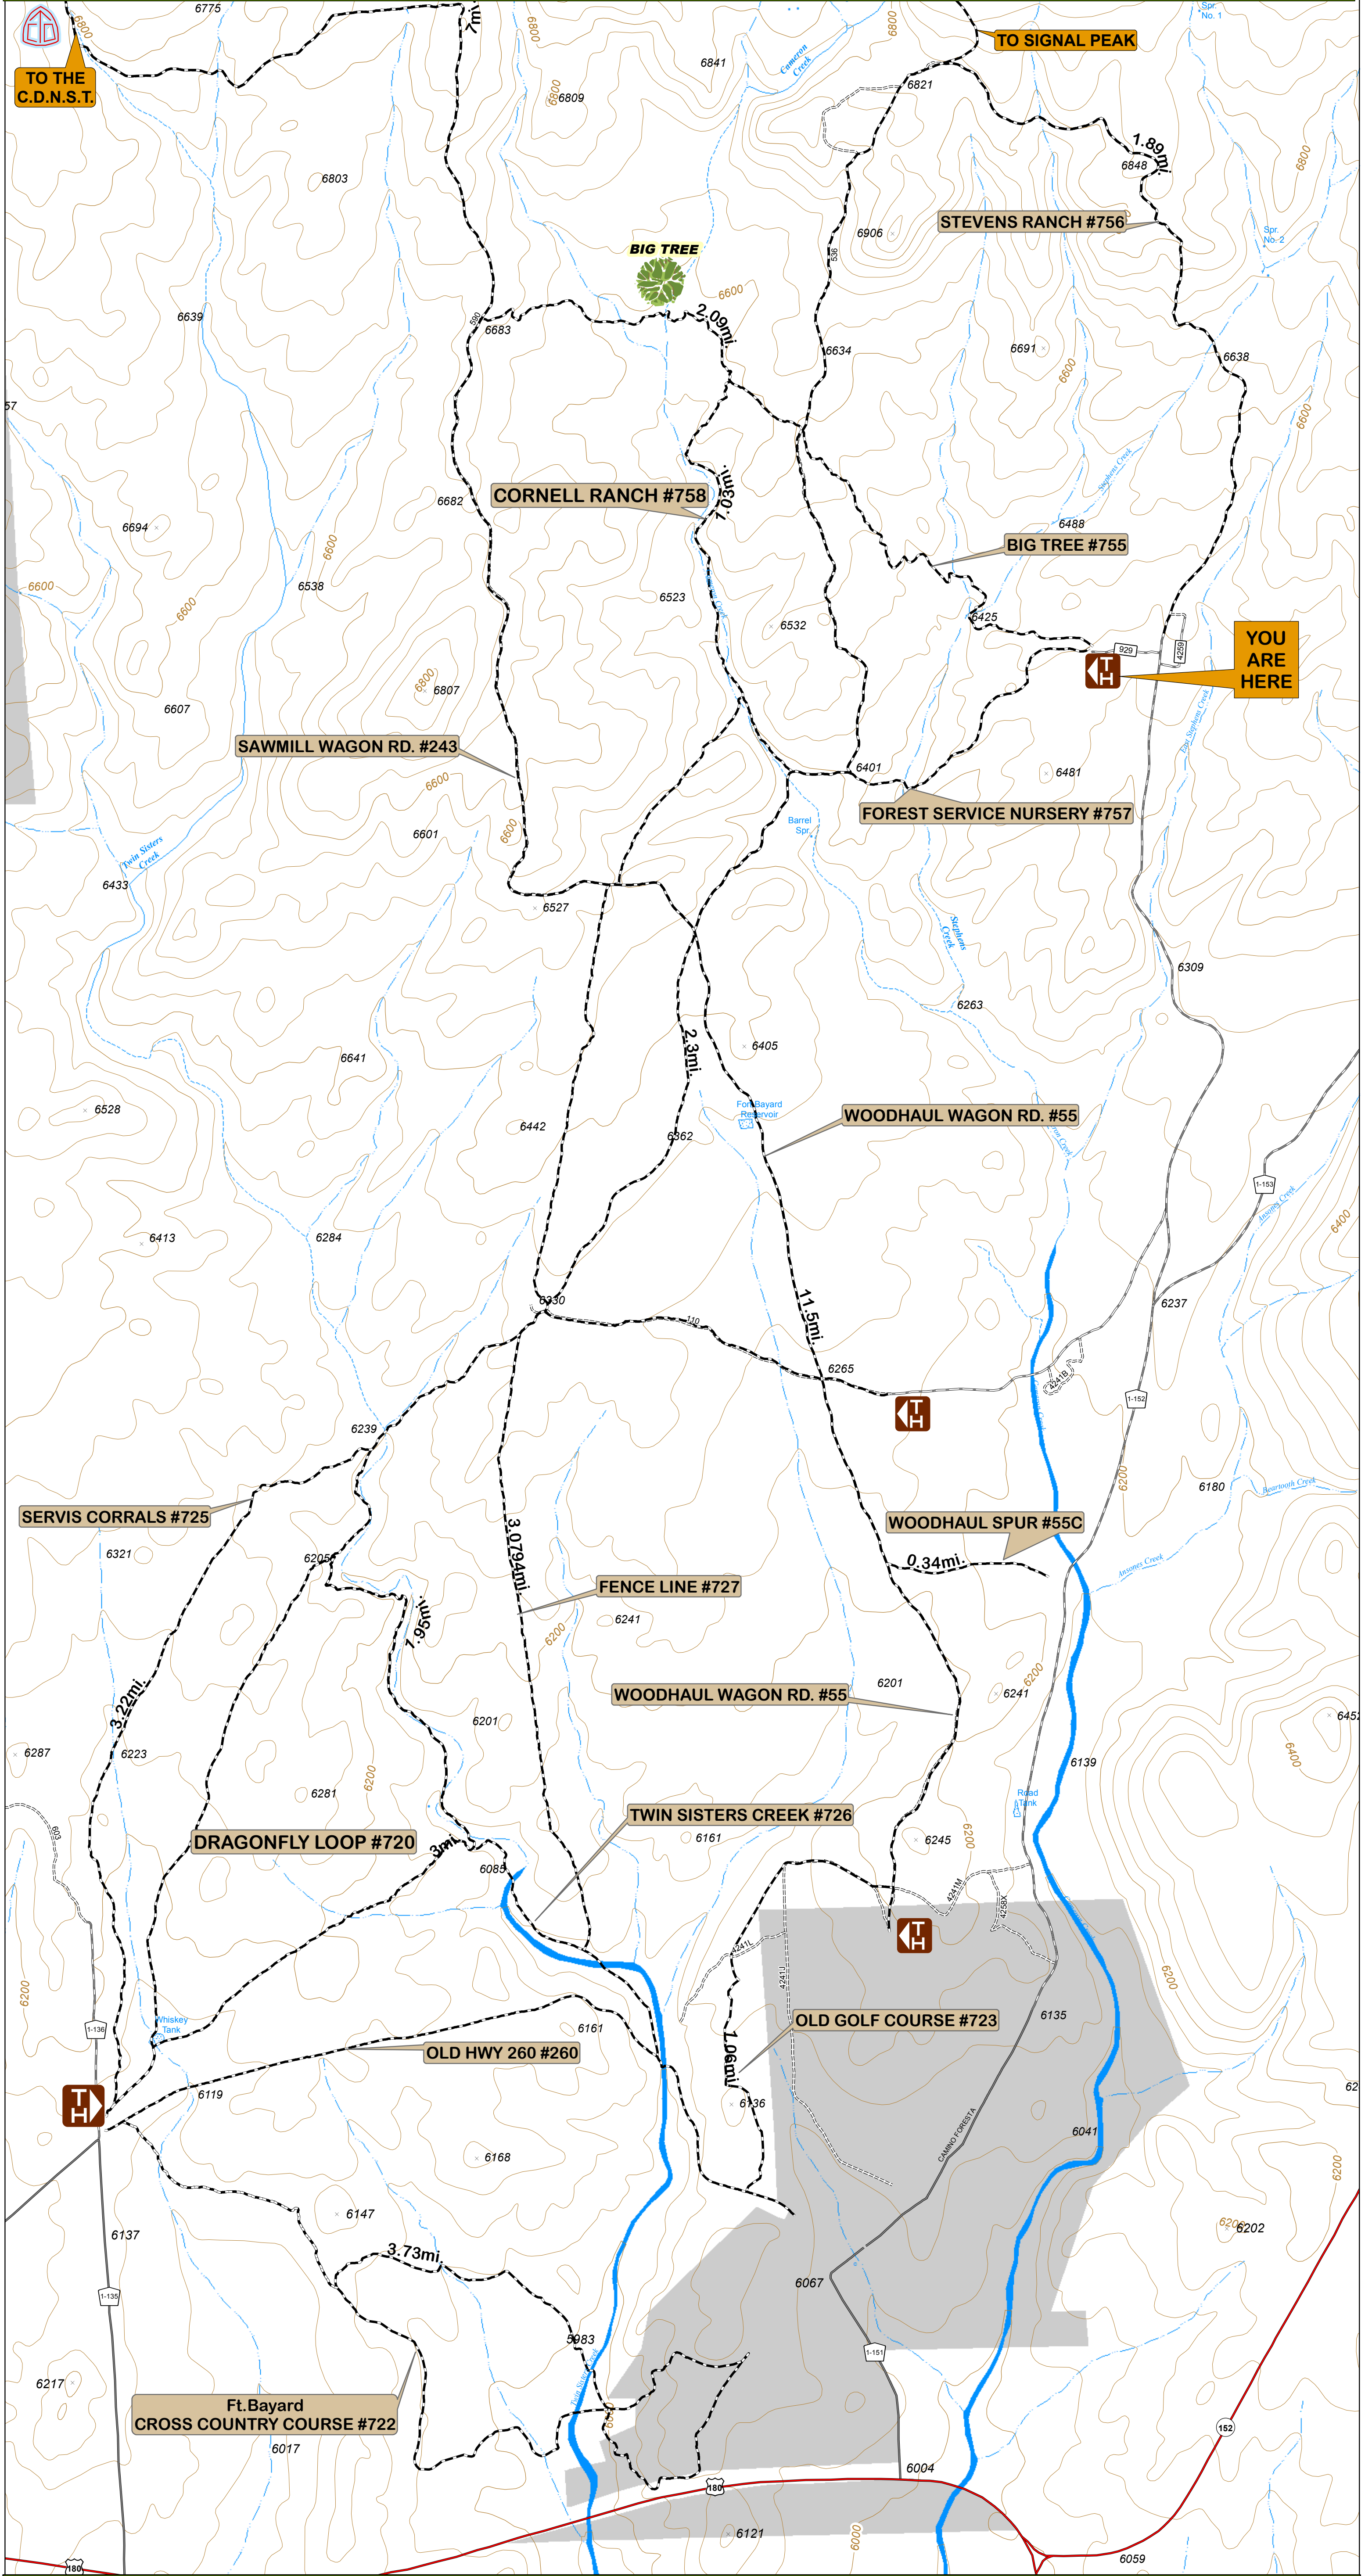

FORT BAYARD TRAIL SYSTEM: Big Tree Trailhead

- Trailheads
- Forest Service Trails
- Non-FS Ownership